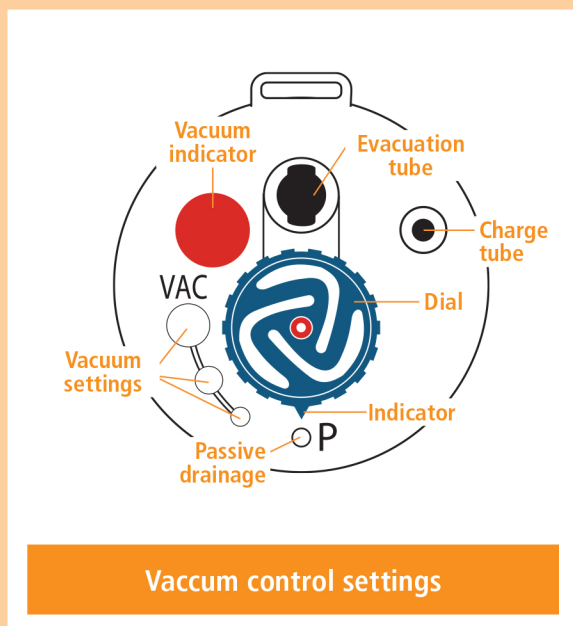

## INFECTION CONTROL

Many features include one-way valve, quick connectors, strong polycarb construction for maximum safety and protection.

## TOTALLY CLOSED VACUUM SYSTEM

Safe containment of exudate eliminates aerosol spray.

## VACUUM INDICATOR

Large, easily visible for identification of vacuum present in reservoir.

### The innovation

Gravity back to normal drainage by just turning the dial.

Vacuum control settings