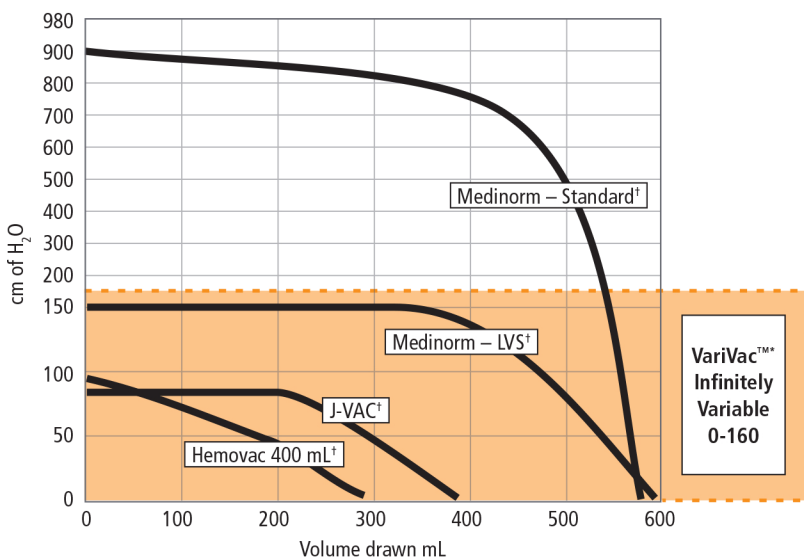

† Information drawn from company's promotional literature.